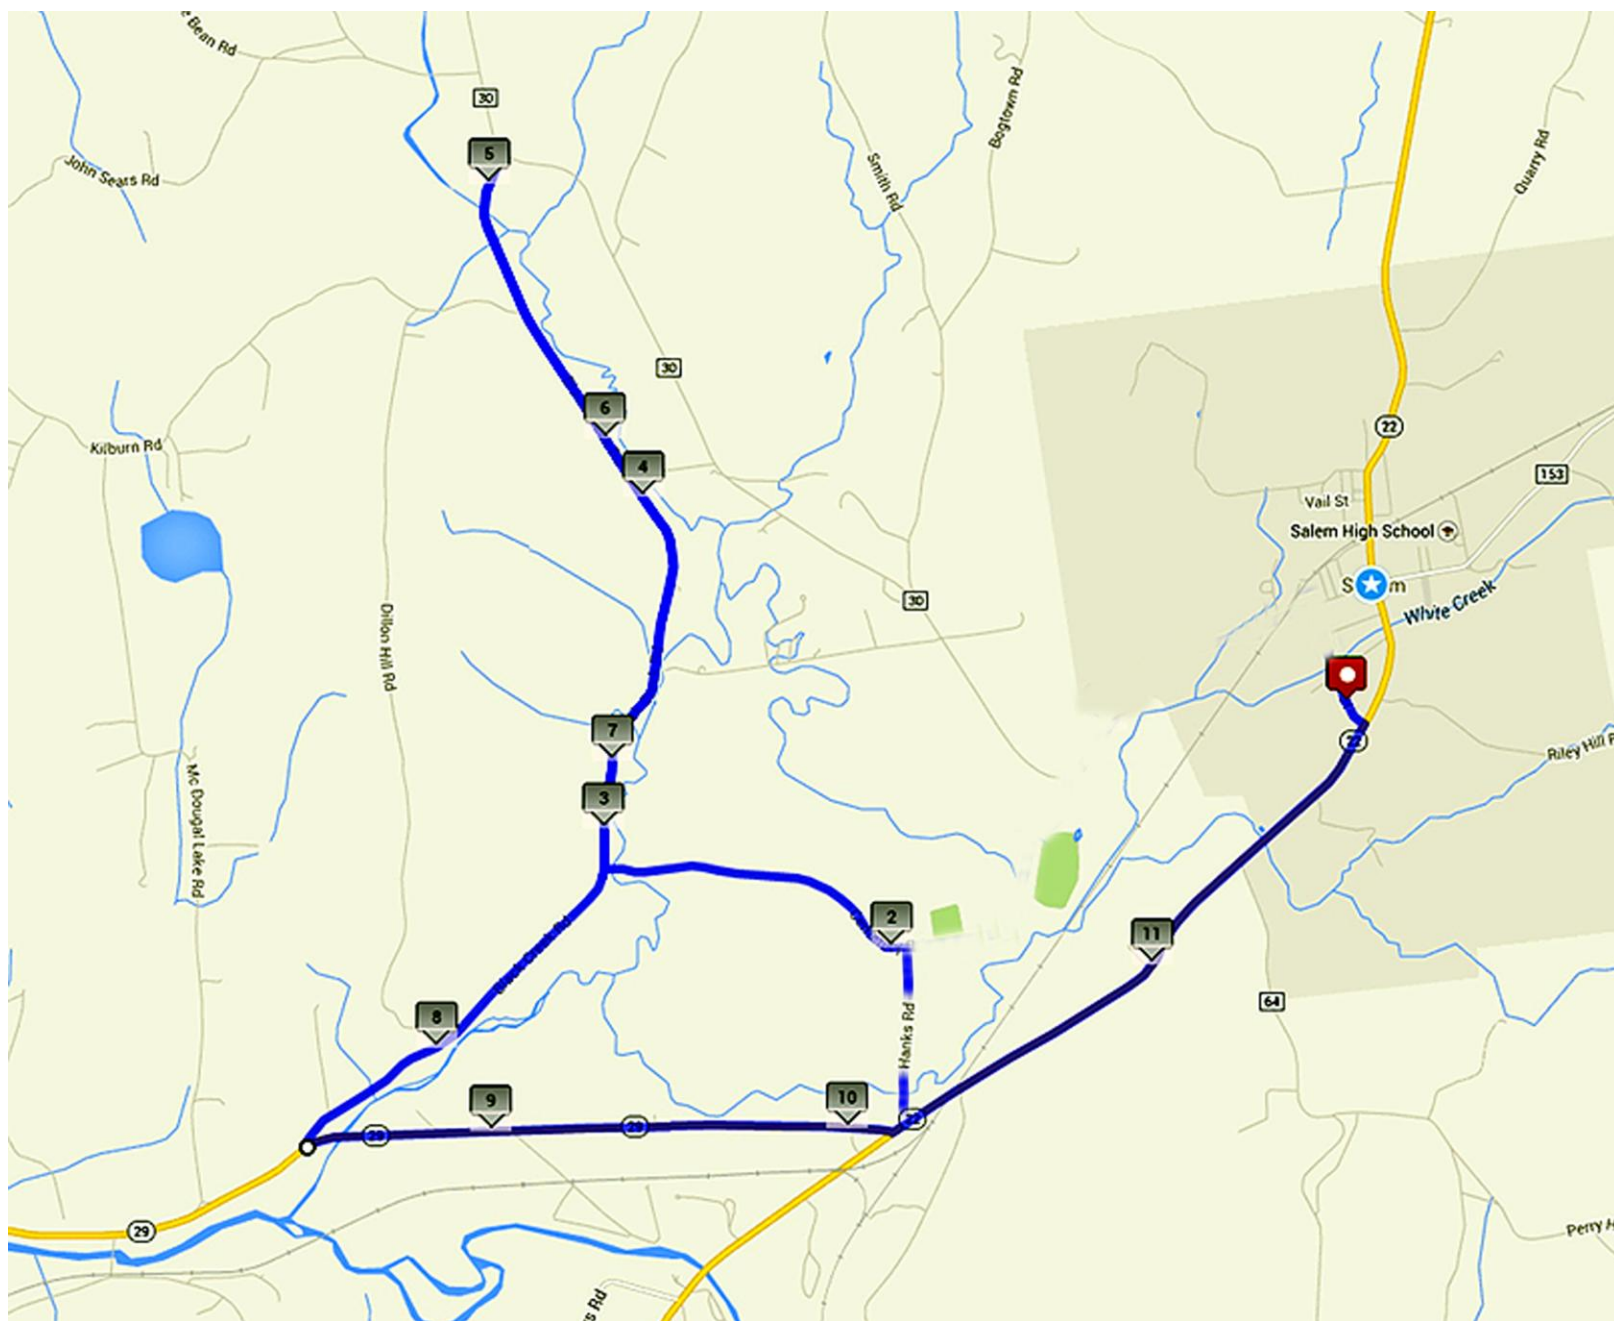

# 10 Mile Ride

## **10 Mile Ride Directions**

- Start at Carnival Grounds on Archibald Street
- Turn Right onto Rte. 22 South
- Turn Right onto Hanks Road
- Take a Left onto Cemetery Road
- Take a Right onto Black Creek Road to the intersection of County Rte. 30 at the Battenkill Creamery
- **Turn Around** and head back on Black Creek Road until the intersection of NY Rte. 29
- Turn Left onto NY Rte. 29
- Turn Left onto NY Rte. 22
- Turn Left onto Archibald Street
- Destination