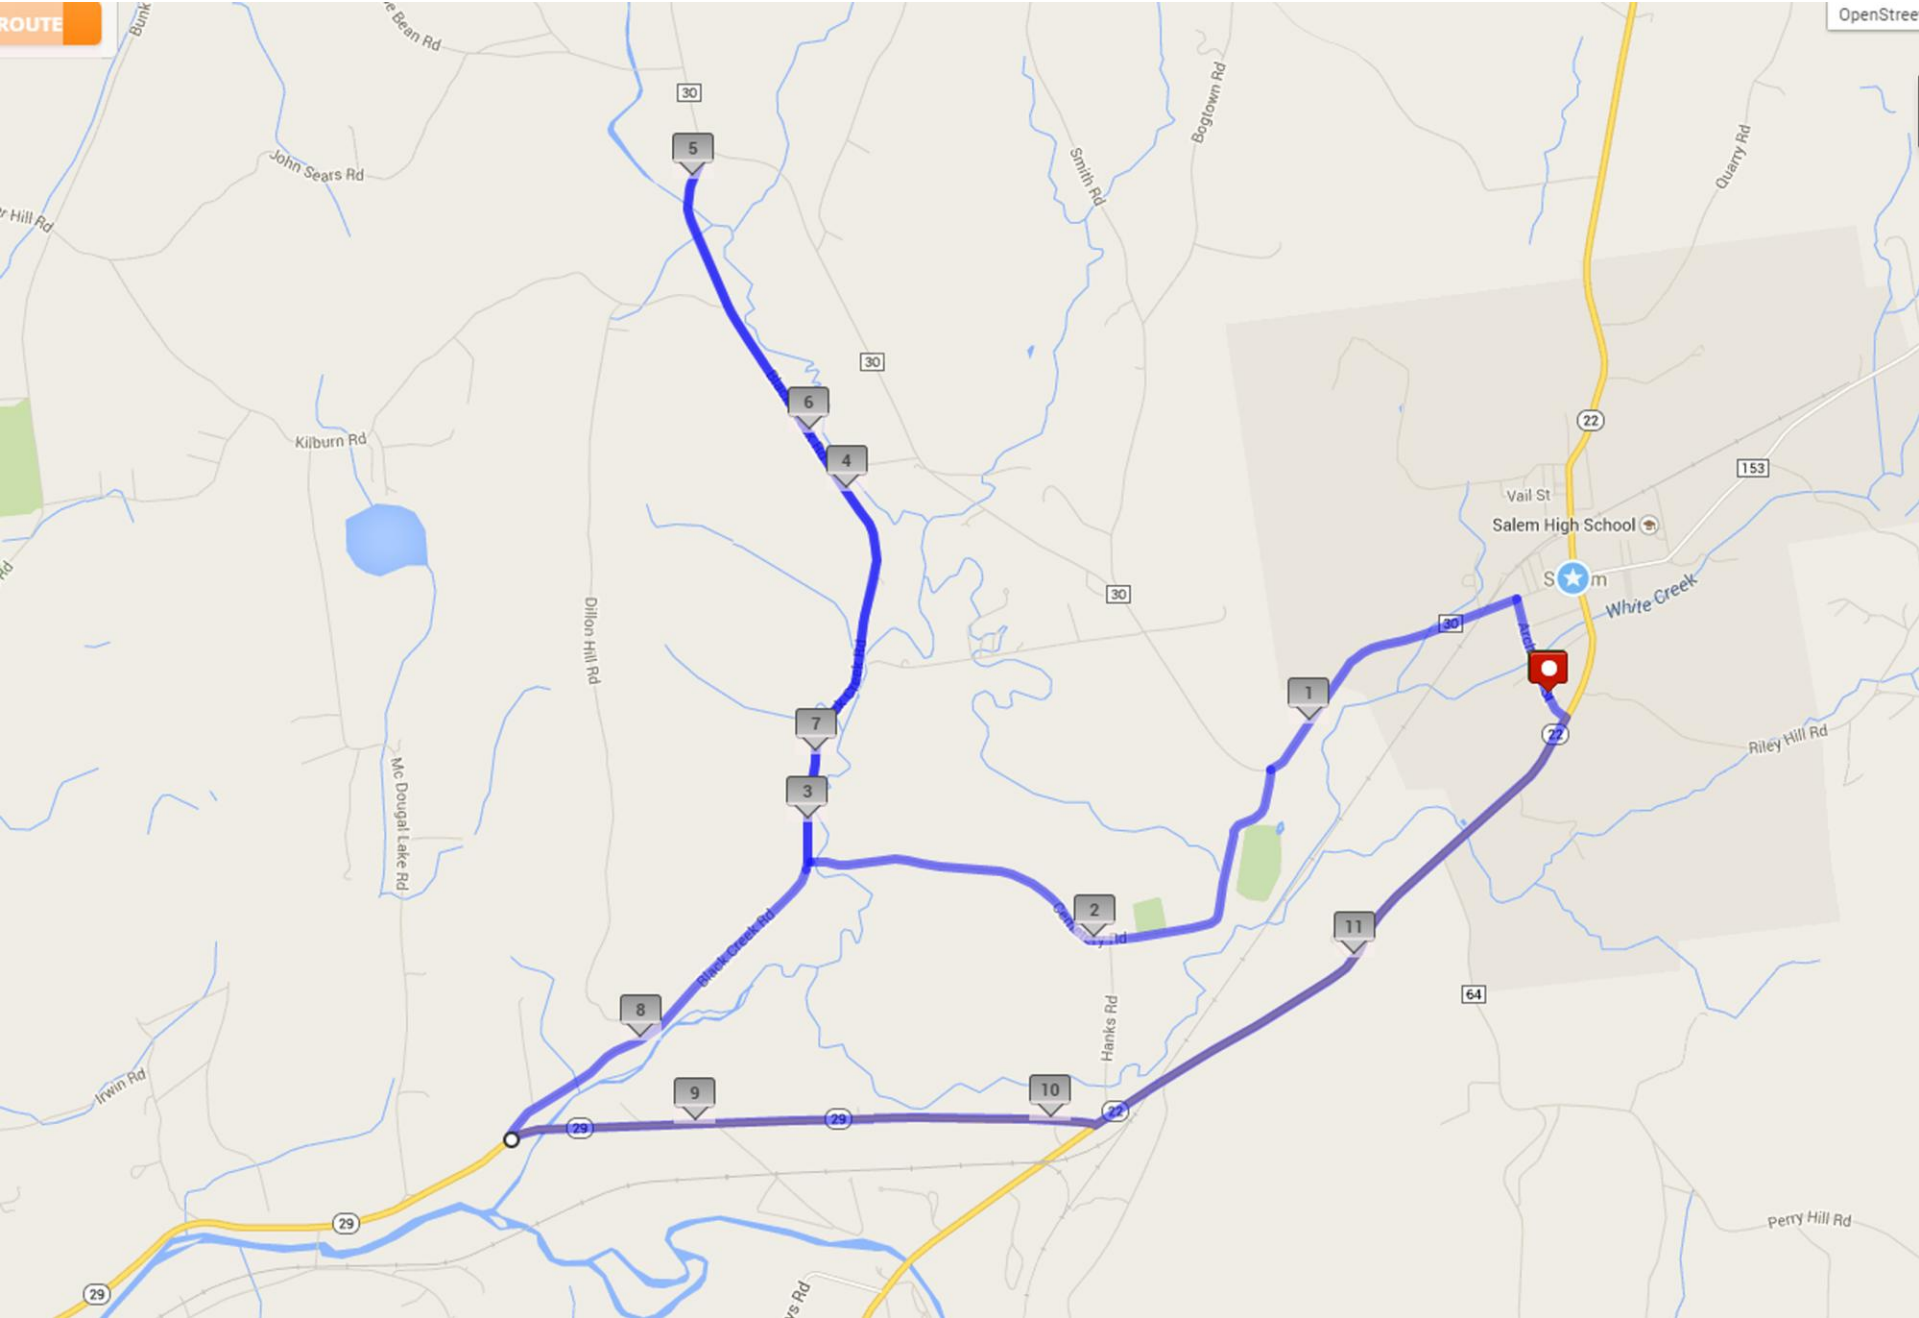

10 Mile Ride

10 Mile Ride Directions

- Start at Carnival Grounds on Archibald Street
- Turn Left onto West Broadway & County Rte. 30 West
- Take a Left onto Cemetery Road
- Take a Right onto Black Creek Road to the intersection of County Rte. 30 at the Battenkill Creamery
- **Turn Around** and head back on Black Creek Road until the intersection of NY Rte. 29
- Turn Left onto NY Rte. 29
- Turn Left onto NY Rte. 22
- Turn Left onto Archibald Street
- Destination