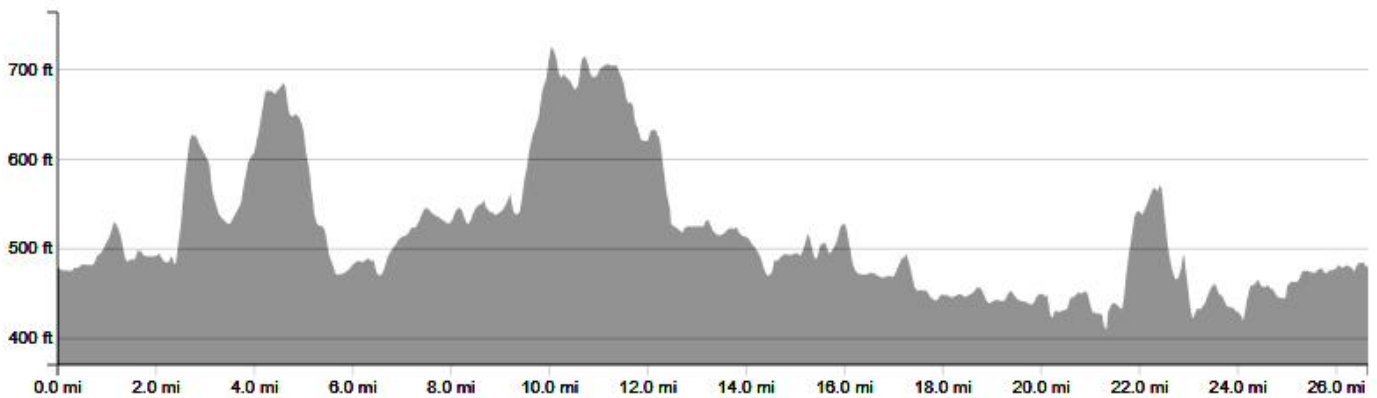

Salem Fire Department 25 Mile (26.6) Mile Ride

Start at Carnival Grounds

Right onto West Broadway toward traffic light

Left onto North Main Street at traffic light

Left onto Scott's Lake Road

Stay on Scott's Lake Road (right) at intersection of Smith Road

At end of Scott's Lake Road go **Left** onto Chamberlin Mills Road

Right onto Route 30

Go Straight onto Route 31 at the intersection of Routes 30 and 31

Take **Left** onto Crosier Road

Take **Left** onto Halls Pond Road

Take Immediate Left onto Route 30

At stop sign take a **Right** staying on Route 30

Take a **Right** at Hebron Store staying on Route 30

Take a **Right** onto Black Creek Road by Battenkill Valley Creamery

At the end of Black Creek Road take a **Right** onto Route 29

Take the next **Left** in East Greenwich across the bridge

Take a **Left** onto Reafield Road

Take a **Left** onto Wood Lane

Take a **Left** onto Keys Road