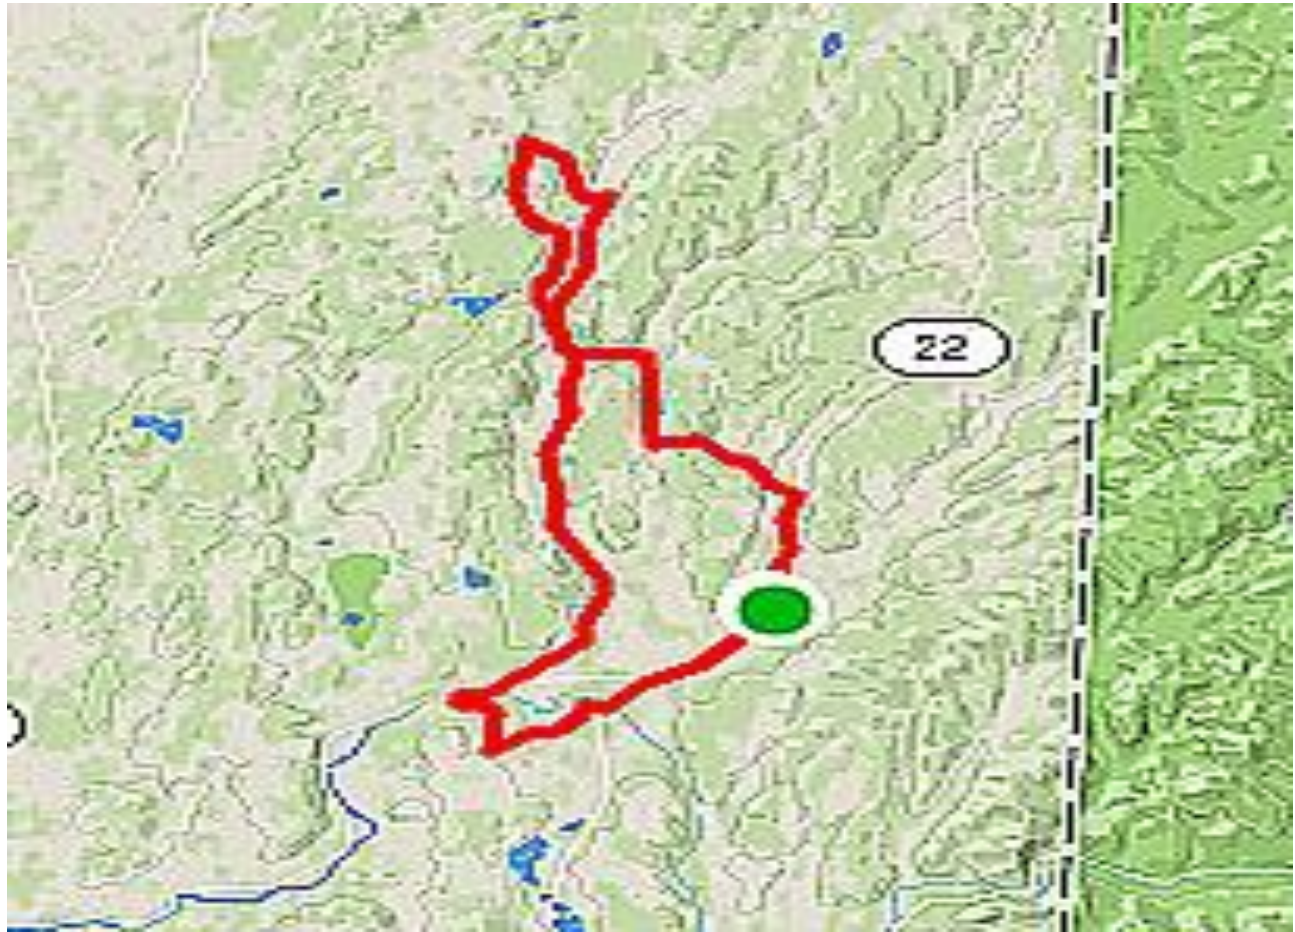

Salem Fire Department 25 Mile (26.6) Mile Ride

Start at Carnival Grounds

Right onto West Broadway toward traffic light

Left onto North Main Street at traffic light

Left onto Scott's Lake Road

Stay on Scott's Lake Road (right) at intersection of Smith Road

Take Immediate Left onto Route 30

At stop sign take a **Right** staying on Route 30

Take a **Right** at Hebron Store staying on Route 30

Take a **Right** onto Black Creek Road by Battenkill Valley Creamery

At the end of Black Creek Road take a **Right** onto Route 29

Take the next **Left** in East Greenwich across the bridge

Take a **Left** onto Reafield Road

Take a **Left** onto Wood Lane

Take a **Left** onto Keys Road

Take a **Left** onto Route 22

Take a **Left** onto Archibald Street to the Carnival Grounds